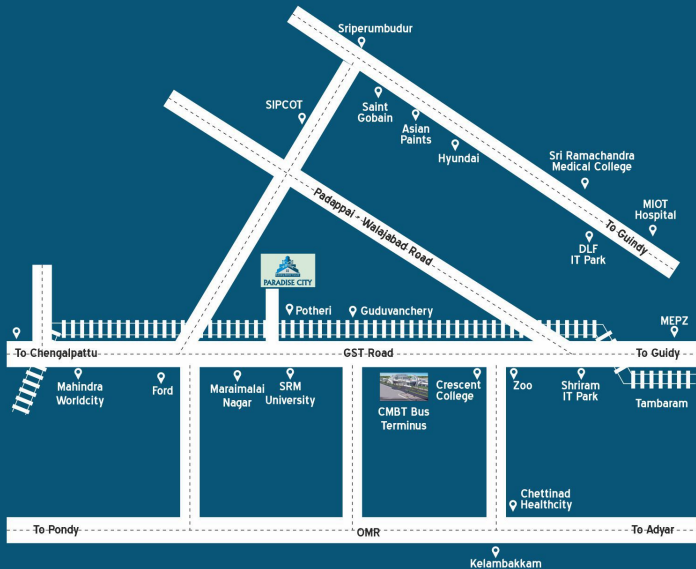

# KEYPLAN

Not to Scale

Scan For Location

### LOCALITIES

- ★ Potheri Railway Station - 1.5 Kms
- ★ GST Road - 1.5 Kms
- ★ Maraimalai Nagar - 4 Kms
- ★ New CMBT Bus Terminus - 8 Kms
- ★ Padappai - 8 Kms
- ★ Vandalur - 8.5 Kms

### HOSPITALS

- ★ S.R.M Hospital
- ★ J.S Hospital
- ★ Deepam Hospital
- ★ Annai Arul Hospital